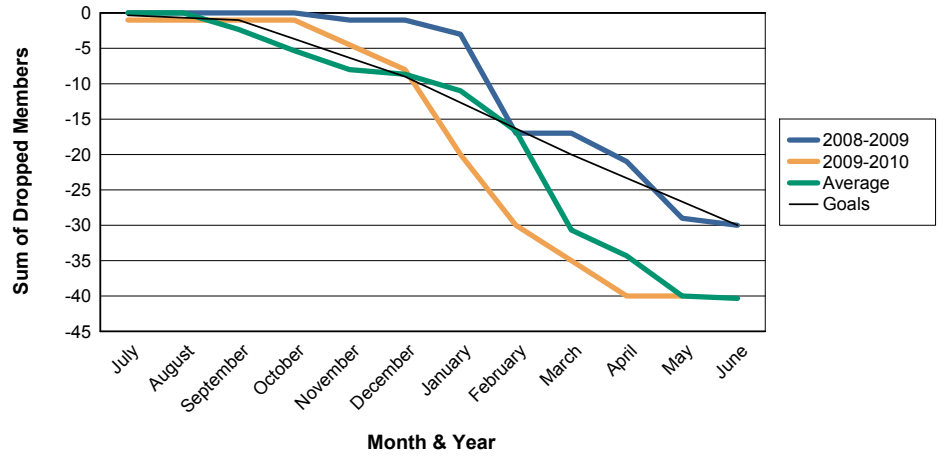

Sum of Dropped Members/ Month & Year

For District 131