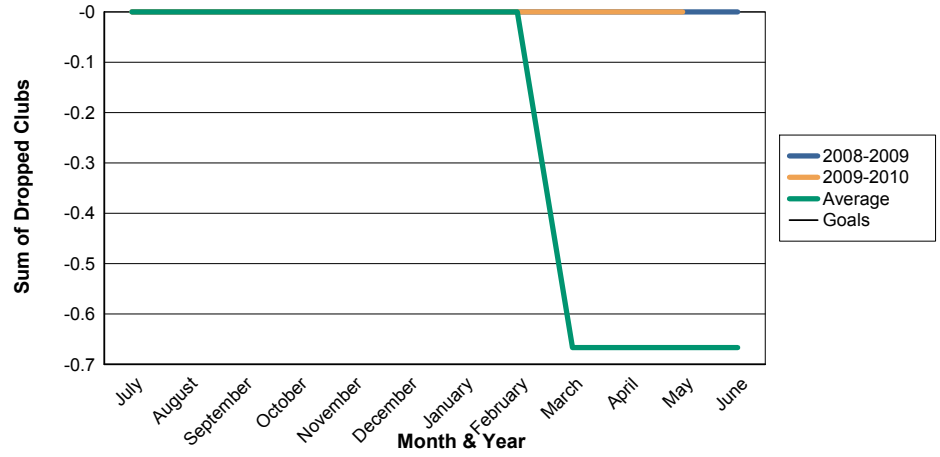

3 Year Comparisons for GMT Constitutional Area 4

By GMT District

As of May 2010

Sum of New Clubs/ Month & Year

For District 131

Sum of Dropped Clubs/ Month & Year

For District 131

Sum of Net Clubs/ Month & Year