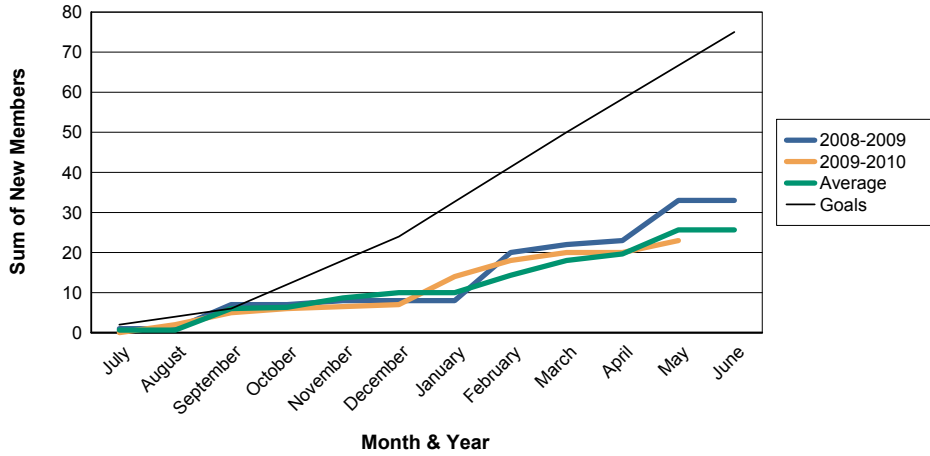

3 Year Comparisons for GMT Constitutional Area 4

By GMT District

As of May 2010

Sum of New Clubs/ Month & Year

For District 131

Sum of Dropped Clubs/ Month & Year

For District 131

Sum of Net Clubs/ Month & Year

For District 131

Sum of Charter Members/ Month & Year

For District 131

3 Year Comparisons for GMT Constitutional Area 4

By GMT District

As of May 2010

Sum of New Members/ Month & Year

For District 131

Sum of Dropped Members/ Month & Year

For District 131

Sum of Net Members/ Month & Year

For District 131