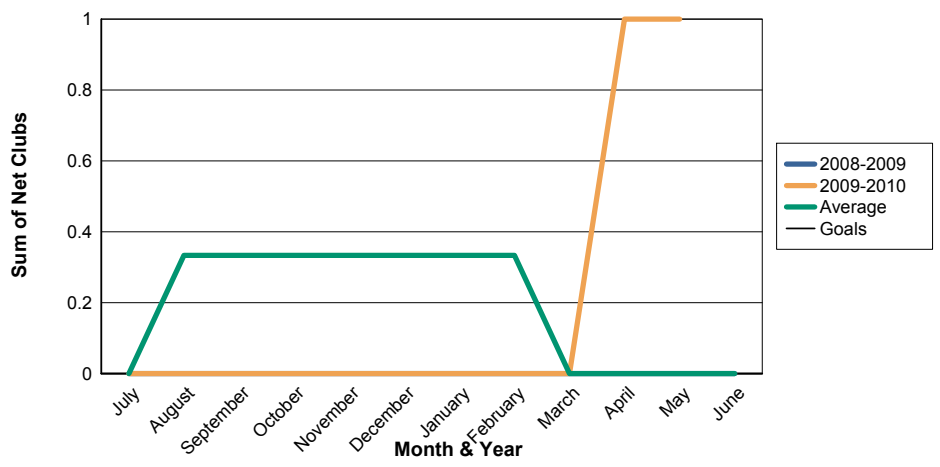

Sum of Net Clubs/ Month & Year

For District 131