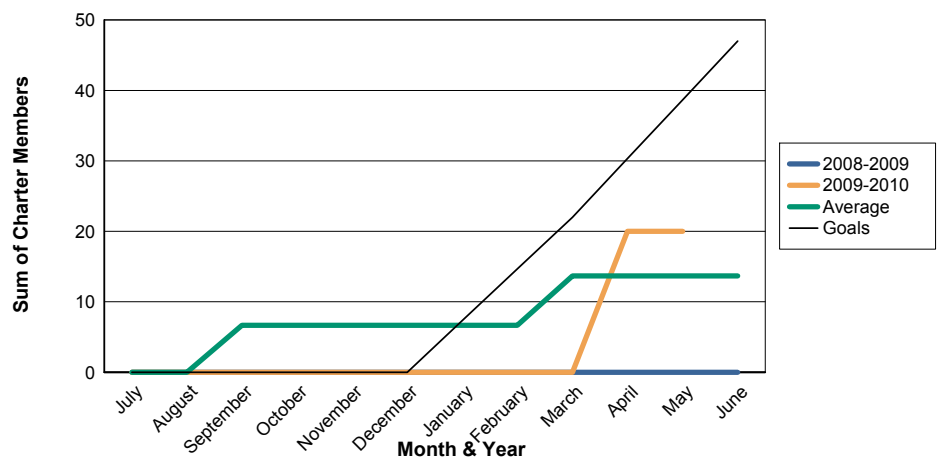

Sum of Charter Members/ Month & Year

For District 131