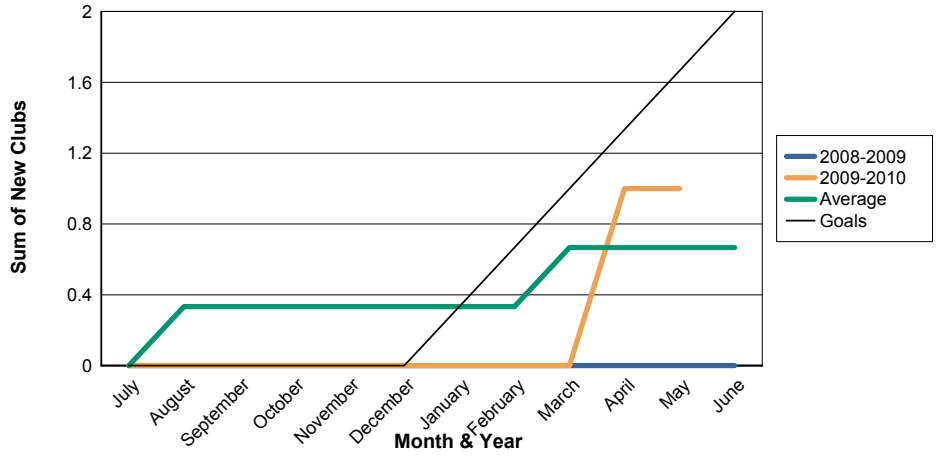

3 Year Comparisons for GMT Constitutional Area 4

By GMT District

As of May 2010

Sum of New Clubs/ Month & Year

For District 131

Sum of Dropped Clubs/ Month & Year

For District 131

Sum of Net Clubs/ Month & Year